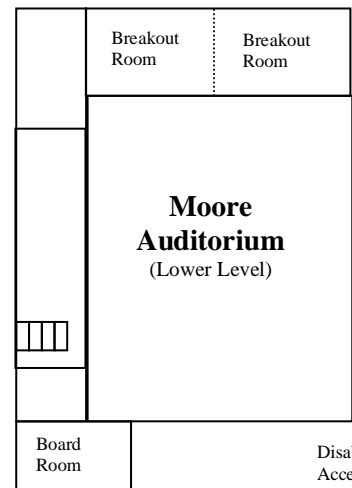

Greenhills Centre

Murrumbidgee Centre – accommodation and meeting areas

Block D 6 rooms x 5 beds per room (2 bunks + 1 single per room); 1 Leaders' Room (2 single beds) – (32 Total)

Block C 4 rooms x 6 beds per room (3 bunks per room); 1 Leaders' Room (2 single beds) - (26 Total)

↑
Disabled Access Room

Block B 6 rooms x 5 beds per room (2 bunks+1 single per room) - (30 Total)

Block A – 4 rooms x 5 beds per room (2 bunks+1 single per room) - (20 Total)

Centre Facilities:

- 22 Bedrooms each with Ensuities
- 108 bed capacity
- 1 Disabled Access Bunk Room
- 2 Twin-share Leaders Rooms
- Reverse- cycle air conditioning in all rooms
- Pillows & Blankets in all rooms
- Large Auditorium with Free-to-Air TV, DVD & PA
- Small meeting/breakout rooms in Auditorium
- Common Lounge
- Free Guest Laundry