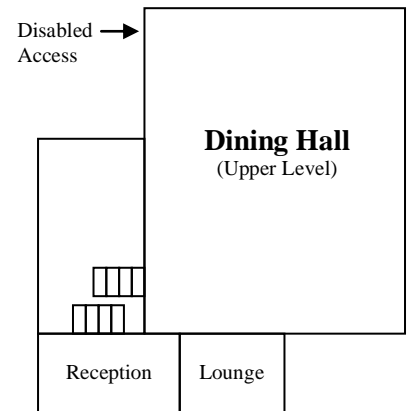

Greenhills Centre

Murrumbidgee Centre – accommodation and meeting areas

Block D 6 rooms x 5 beds per room (2 bunks + 1 single per room); 1 Leaders' Room (2 single beds) – (32 Total)

Block C 4 rooms x 6 beds per room (3 bunks per room); 1 Leaders' Room (2 single beds) - (26 Total)

↑
Disabled Access Room

Block B 6 rooms x 5 beds per room (2 bunks+1 single per room) - (30 Total)

Block A – 4 rooms x 5 beds per room (2 bunks+1 single per room) - (20 Total)

Centre Facilities:

- 22 Bedrooms each with Ensuities
- 108 bed capacity
- 1 Disabled Access Bunk Room
- 2 Twin-share Leaders Rooms
- Reverse- cycle air conditioning in all rooms
- Pillows & Blankets in all rooms
- Large Auditorium with Free-to-Air TV, DVD & PA
- Small meeting/breakout rooms in Auditorium
- Common Lounge
- Free Guest Laundry